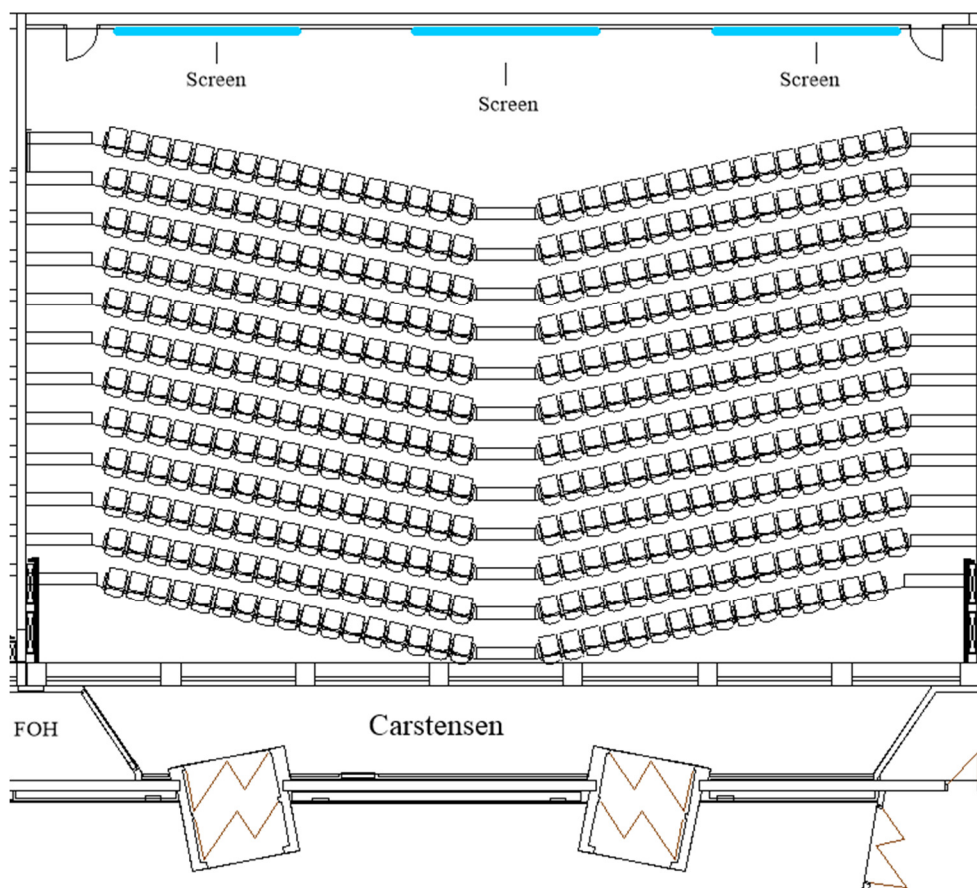

ROOM: CARSTENSEN

PAX: 400

SIZE of Floor: N/A m²

SIZE of Screen (Center): 4,40 x 2,48 m

SIZE of Screens (Side): 4,40 x 2,48m

TIVOLI
.....
Hotel & Congress Center

ARP-HANSEN HOTEL GROUP

Equipment:

3 x Panasonic RZ120, Resolution: 1920 x 1080, Aspect ratio:16:9 (12.000 lumen).

For center screen.

1 x Analog Way – DiVentix II

1 x DiGiCo SD11 – 48 channels in / 48 channels out.

1 x Shure wireless mic

1 x Meyer pa-system

1 x GrandMA II on PC

1 x Free Wifi (access code: tivolihotel)

Please contact us for further details about the technical setup in the Carstensen